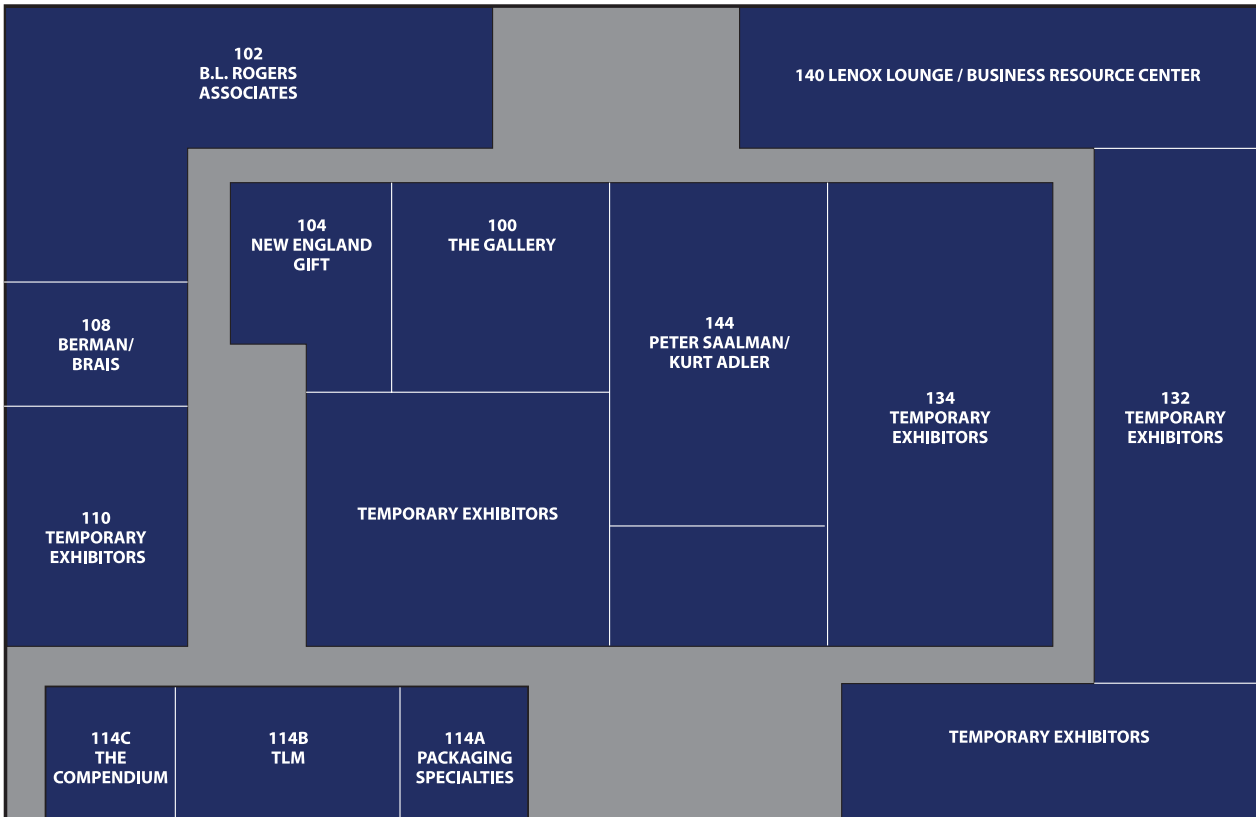

South Entrance: Upper Level Green 400s, Yellow 338 Midwest

## 338 Midwest

North Entrance: Lower Level Blue 100s, Red Café

## Cafe