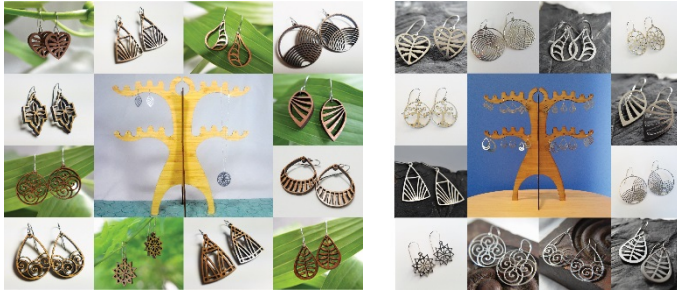

Combination Starter Packs

These starter packs contain an assortment of wood and steel jewelry in the styles listed below. Packs may include the same design in both materials. If you have a preference for more nature or geometric designs, just let us know.

S6 – Cherry & Steel Earring Starter Pack - $256.00

These packages include 16 sets of our best-selling earrings (on surgical steel ear wires), and one of our custom-designed bamboo "double stag" jewelry stands (stand is included at no charge). Stand hold up to 20 sets of earrings. (4-SE earrings in cherry $12, 4-LE earrings in cherry $15, 4-SE earrings in steel $17, 4-LE earrings in steel $20.)